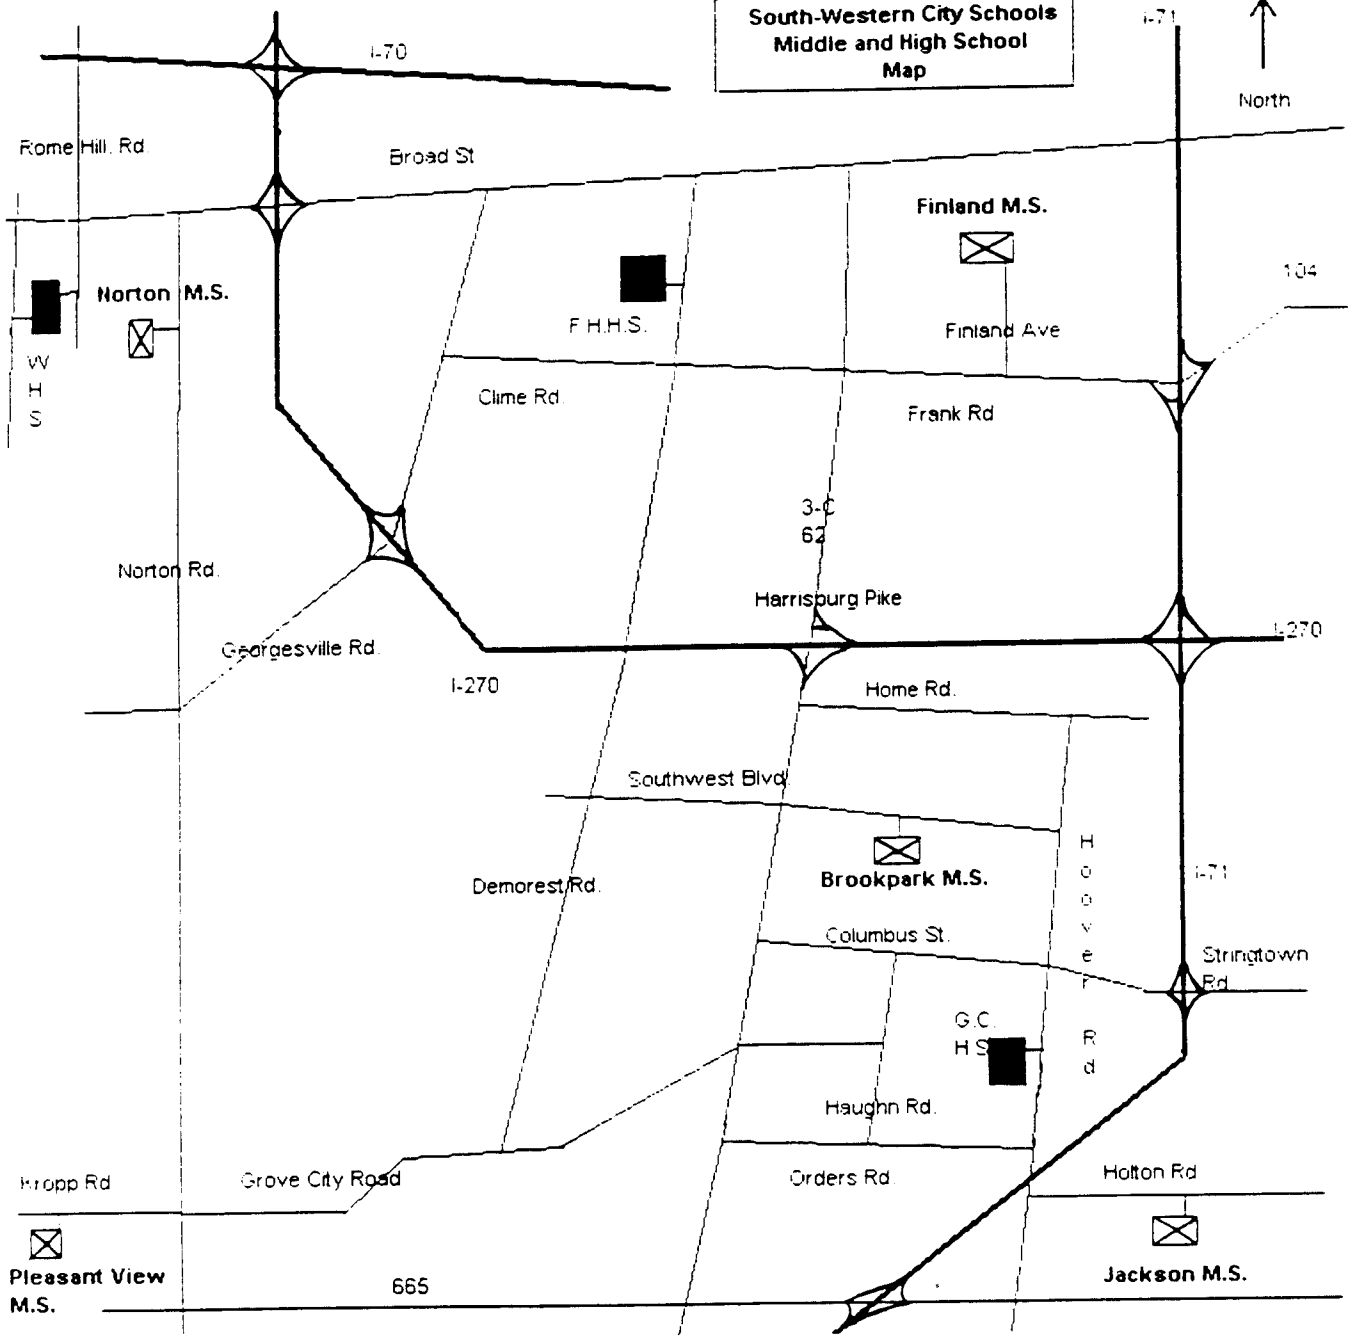

**South-Western City Schools
Middle and High School
Map**

BROOKPARK
801-3500
2803 Southwest Blvd.
Grove City, Oh. 43123
A.D. John Kuhn
Prin. Randy Banks

JACKSON
801-3800
2271 Holton Rd.
Grove City, Oh. 43123
A.D. Dave Crosby
Prin. Bob Skinner

FINLAND
801-3600
1825 Finland Ave.
Columbus, Oh. 43223
A.D. Max Fout
Brad Cormany
Dana Cowardin
Prin. James Voyles

PLEASANT VIEW
801-3900
7255 Kropp Rd.
Grove City, Oh. 43123
A.D. Mike Powers
Prin. Bev Peters